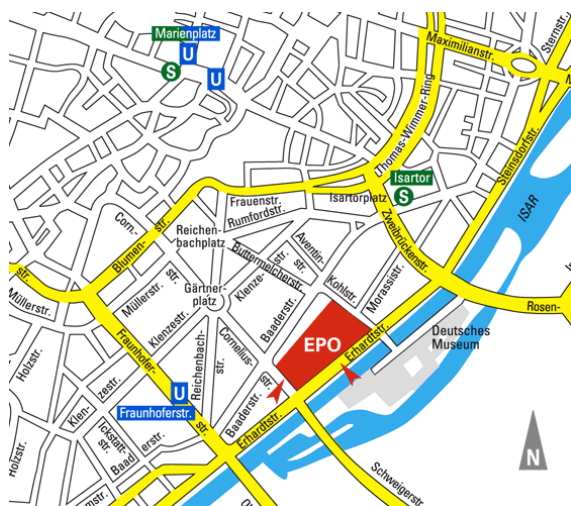

Public transportation to the EPO/EPA

From the central station you can get to the European Patent Academy by underground line 1 heading to *Mangfallplatz*. Get off at the station *Fraunhoferstraße* which is only minutes away from the EPO/EPA.

You can find more information including timetables about the Munich public transportation system on www.mvv-muenchen.de